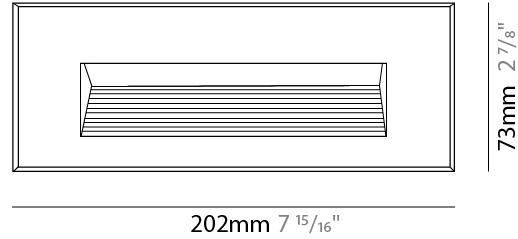

GENERAL

Series: New Green
Subseries: New Green M
Brand: Side
Division: Exterior
Mounting Type: Recessed
Mounting Location: Wall
Subcategory: Step Light

PHYSICAL

Shape: Rectangle
Length (mm): 202
Length (in): 7 ¹⁵/₁₆
Width (mm): 73
Width (in): 2 ⁷/₈
Height (mm): 65
Height (in): 2 ⁹/₁₆
Min. Recessing Depth (mm): 70
Min. Recessing Depth (in): 2 ³/₄
Light Distribution: Asymmetric
Weight (kg): 0.8
Weight (lbs): 1.76
Diffuser: Clear tempered glass
Gasket: Silicone rubber
Fixture Finish: WHI / BLK / GRY
Fixture Material: Aluminum Die Cast

ELECTRICAL

Lamp Type: LED (Zhaga Standard)
Input Wattage (W): 3.65
Total Output Wattage (W): 2.97
Dimming: Non-Dimmable
Driver Included: No
Driver Location: Remote
Driver Type: Constant Current - 120Vac
Driver Class: Class 2
Input Voltage (V): 120 - 277
Constant Current (MA): 350
Upon Request: 0-10Vdc dimming / Phase dimming 120Vac / Non-dimming 120/277Vac

LED

Color Temperature (°K): 3000 / 4000
Max. Delivered Lumen (lm): 195.7 / 204.4
Nominal Lumen (lm): 450 / 470
CRI: >90 CRI
Lamp Life (hrs): 50000

OPTICAL

Optic°: Asymmetrical

RATINGS AND CERTIFICATIONS

Certified By: Certified for North American Standards
IP rating: IP65
IK Rating: IK07

PROJECT
TYPE
SPECIFIER
QUANTITY
DATE