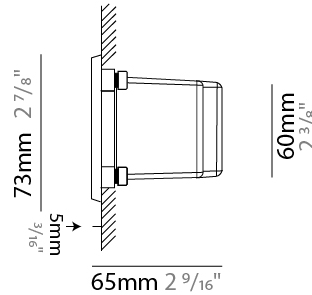

GENERAL

Series: New Green
Subseries: New Green M
Brand: Side
Division: Exterior
Mounting Type: Recessed
Mounting Location: Wall
Subcategory: Step Light

PHYSICAL

Shape: Rectangle
Length (mm): 202
Length (in): 7 ¹⁵/₁₆
Width (mm): 73
Width (in): 2 ⁷/₈
Height (mm): 65
Height (in): 2 ⁹/₁₆
Min. Recessing Depth (mm): 70
Min. Recessing Depth (in): 2 ³/₄
Light Distribution: Asymmetric
Weight (kg): 0.8
Weight (lbs): 1.76
Diffuser: Clear tempered glass
Gasket: Silicone rubber
Fixture Finish: WHI / BLK / GRY
Fixture Material: Aluminum Die Cast

ELECTRICAL

Lamp Type: LED (Zhaga Standard)
Input Wattage (W): 3.65
Total Output Wattage (W): 2.97
Dimming: Non-Dimmable
Driver Included: No
Driver Location: Remote
Driver Type: Constant Current - 120Vac
Driver Class: Class 2
Input Voltage (V): 120 - 277
Constant Current (MA): 350
Upon Request: 0-10Vdc dimming / Phase dimming 120Vac / Non-dimming 120/277Vac

LED

Color Temperature (°K): 3000 / 4000
Max. Delivered Lumen (lm): 195.7 / 204.4
Nominal Lumen (lm): 450 / 470
CRI: >90 CRI
Lamp Life (hrs): 50000

OPTICAL

Optic°: Asymmetrical

RATINGS AND CERTIFICATIONS

Certified By: Certified for North American Standards
IP rating: IP65
IK Rating: IK07

PROJECT
TYPE
SPECIFIER
QUANTITY
DATE